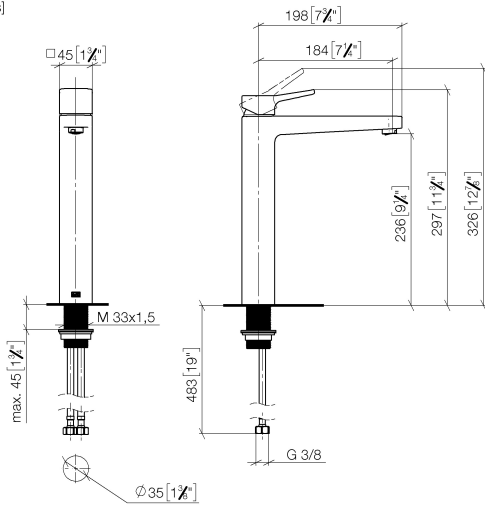

## DORNBRACHT YARRE Single-lever basin mixer with raised base without pop-up waste - Chrome

---

33 537 832

- 180mm projection
- fixed spout
- circular, air-enriched flow
- height of mixer 297 mm
- height up to aerator 236 mm
- hole diameter 35 mm
- 2x screw-in M 8 x 1 pressure hose, leak-tested
- max. flow 6.8 l/min

## DORNBRAUCHT YARRE Single-lever basin mixer with raised base without pop-up waste - Chrome

33 537 832  
mm [inches]

### Flow rate chart

**Spare parts list**

No.	Item Number	Name	Quantity used	Delivery time
1	90 20 83 004 00-00	handle	1	2
2	90 21 02 400 00-00	cover	1	2
3	90 23 10 140 00 90	nut	1	2
4	90 15 05 502 00 90	cartridge	1	2
5	90 23 01 177 00-00	aerator	1	2
6	90 14 05 082 00 90	seal	1	2
7	90 30 11 505 00 90	fixing set	1	2
8	90 30 04 115 00 90	hose	1	2