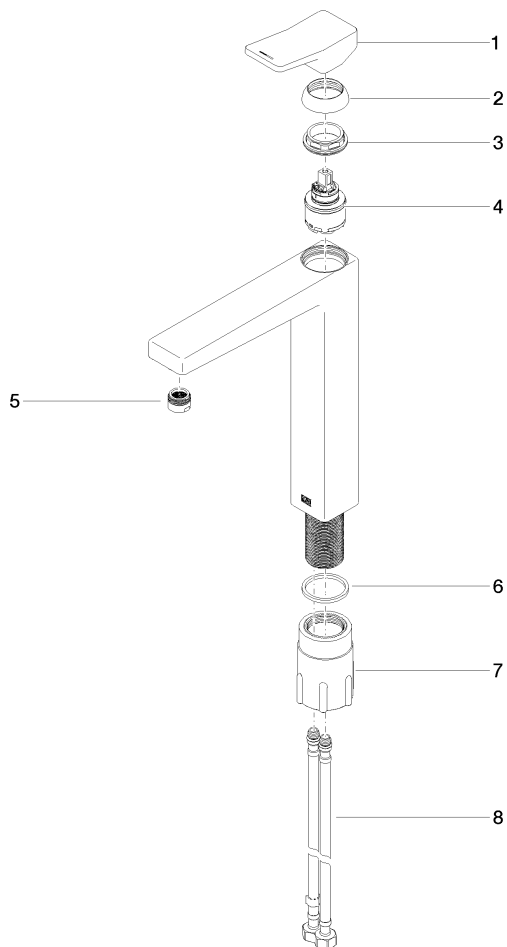

## DORNBRACHT YARRE Single-lever basin mixer with raised base without pop-up waste - Chrome

---

33 537 832

- 180mm projection
- fixed spout
- circular, air-enriched flow
- height of mixer 297 mm
- height up to aerator 236 mm
- hole diameter 35 mm
- 2x screw-in M 8 x 1 pressure hose, leak-tested
- max. flow 6.8 l/min

## DORNBRAUCHT YARRE Single-lever basin mixer with raised base without pop-up waste - Chrome

33 537 832  
mm [inches]

### Flow rate chart

**Spare parts list**

No.	Item Number	Name	Quantity used	Delivery time
1	90 20 83 004 00-00	handle	1	2
2	90 21 02 400 00-00	cover	1	2
3	90 23 10 140 00 90	nut	1	2
4	90 15 05 502 00 90	cartridge	1	2
5	90 23 01 177 00-00	aerator	1	2
6	90 14 05 082 00 90	seal	1	2
7	90 30 11 505 00 90	fixing set	1	2
8	90 30 04 115 00 90	hose	1	2